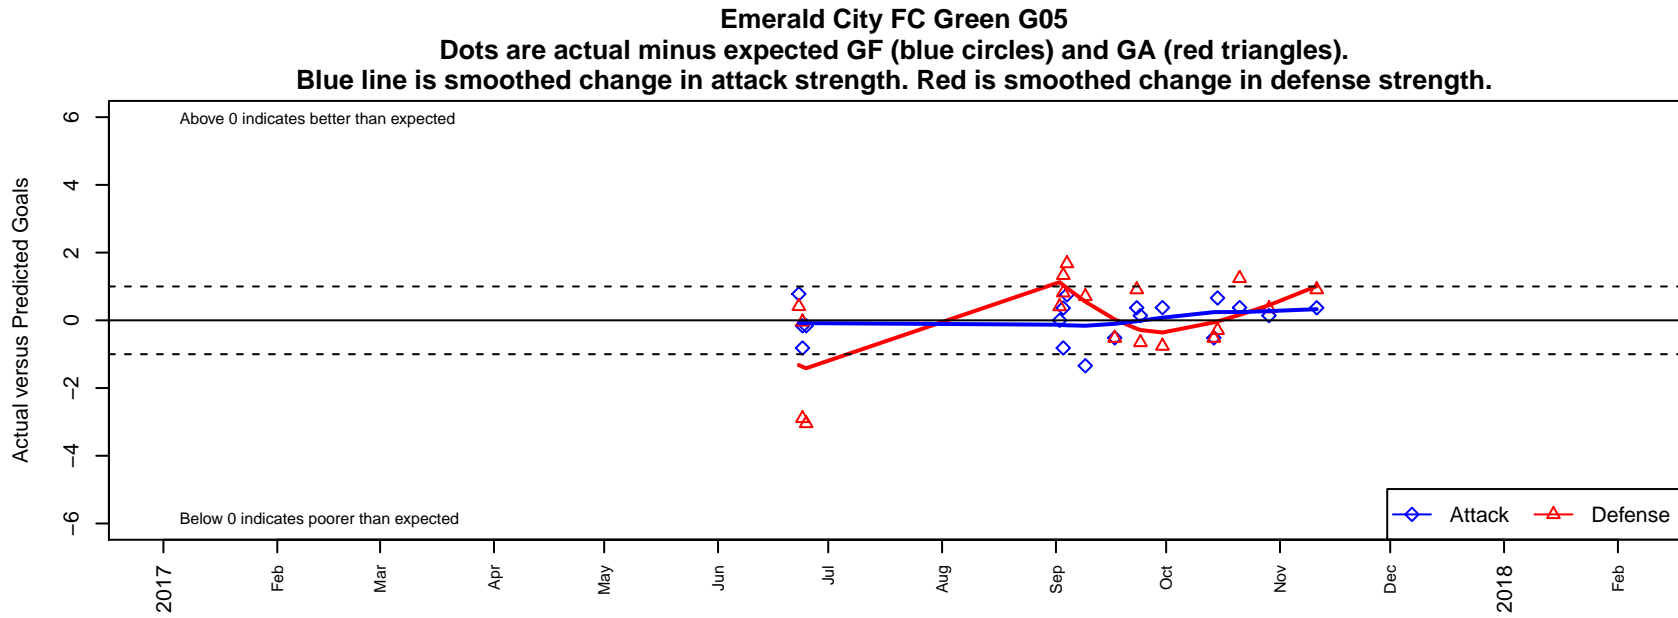

Emerald City FC Green G05

Emerald City FC
 Seattle, WA
 G05 total strength=853
 attack=0.94 defense=1.53
 fall league = PSPL WSPL 2 U13

alt names used:
 85 Emerald City FC F05 Green
 Emerald City FC F05 Green
 Emerald City FC F05 Green

Venues played:
 2017 Baker Blast U13
 2017 Labor Day Cup GU13 Silver
 2017 PSPL WSPL 2 U13

**attack and defense variance (black dot)
relative to other teams
and top 10 in region**

**attack and defense rating
relative to others at age
and all opponents in last 13 months**