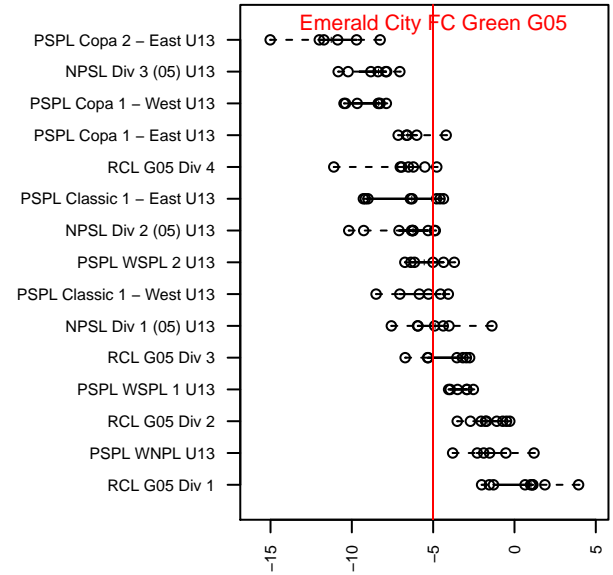

Emerald City FC Green G05

Emerald City FC
 Seattle, WA
 G05 total strength=853
 attack=0.94 defense=1.53
 fall league = PSPL WSPL 2 U13

alt names used:
 85 Emerald City FC F05 Green
 Emerald City FC F05 Green
 Emerald City FC F05 Green

Venues played:
 2017 Baker Blast U13
 2017 Labor Day Cup GU13 Silver
 2017 PSPL WSPL 2 U13

**attack and defense variance (black dot)
relative to other teams
and top 10 in region**

**attack and defense rating
relative to others at age
and all opponents in last 13 months**